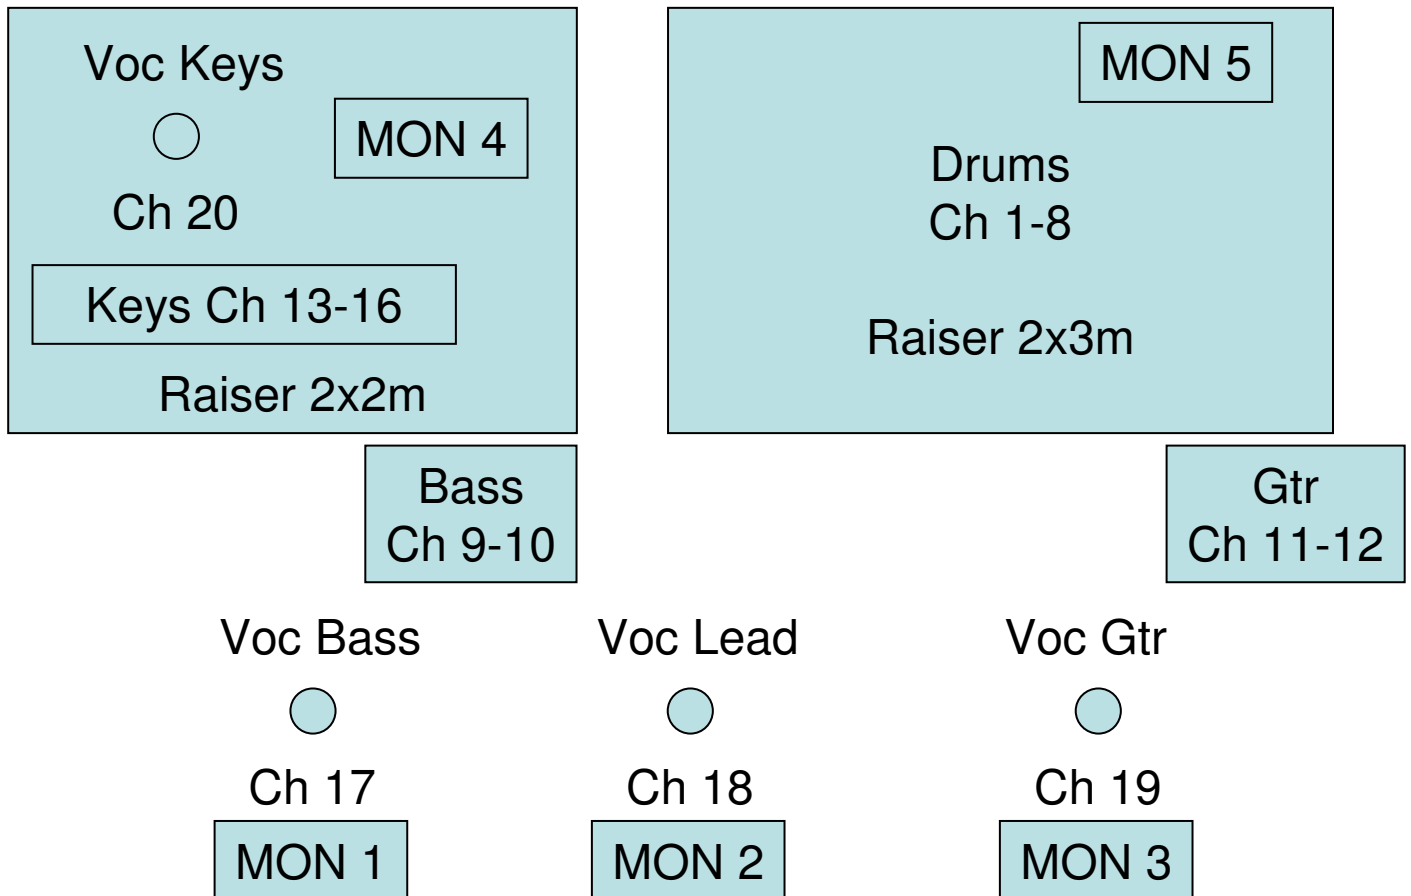

CARMEN GRAY STAGE PLAN

Carmen Gray Channel list

- | | |
|--------------|--------------------|
| 1. Kick | 11. Guitar |
| 2. Snare | 12. Acc. Guitar di |
| 3. Hi-Hat | 13. Key1 L |
| 4. Tom1 | 14. Key1 R |
| 5. Tom2 | 15. Key2 L |
| 6. Tom3 | 16. Key3 R |
| 7. Oh L | 17. Voc Bass |
| 8. Oh R | 18. Voc Lead |
| 9. Bass di | 19. Voc Gtr |
| 10. Bass Mic | 20. Voc Keys |